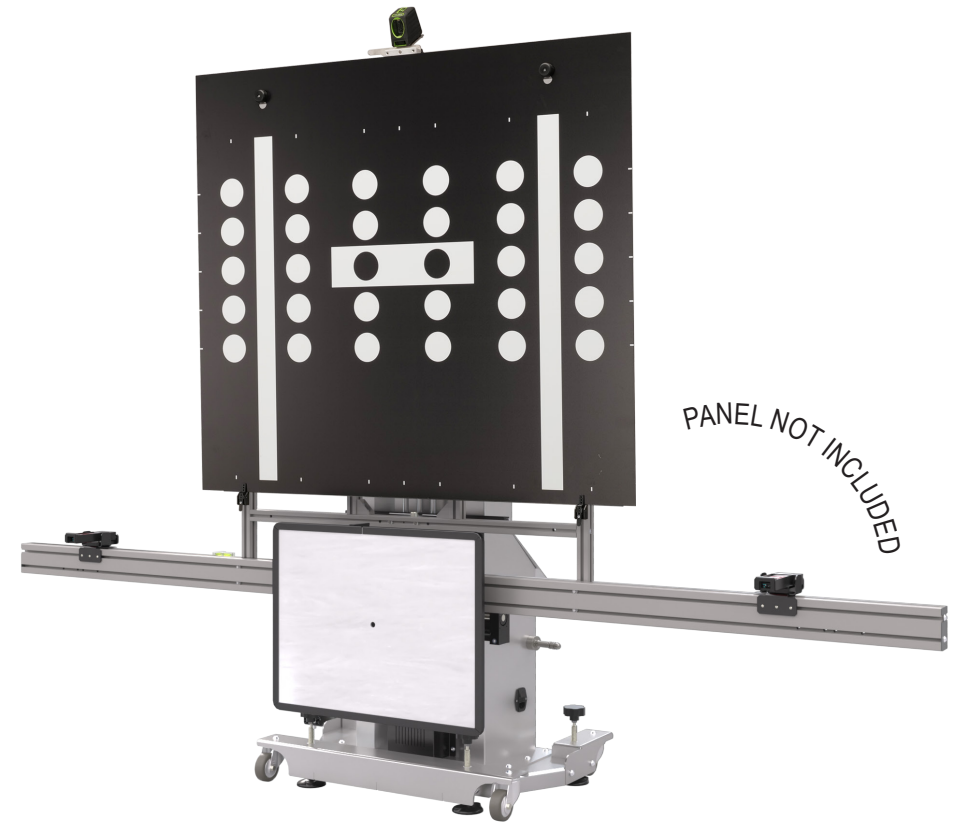

PROADAS START V1

Code	Electric supply	Description	
0-62104001/00	110/230V - 1Ph - 50/60Hz	PROADAS START V1 The START V1 kit is composed by : PROADAS SCE 910, Radar panel, START alignment kit, Long radar bar kit.Two (2) brackets are needed, NOT INCLUDED AS STANDARD	
8-62100012		Functionality license, 12 months subscription (compulsory)	
8-62600018		Customization kit START V1 (compulsory)