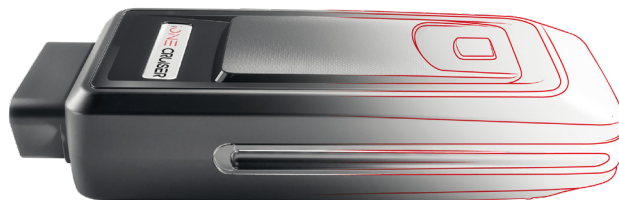

Code	Image	Description
0-67501200		iONE CRUISER New generation diagnostic device, designed to work with all types of vehicles and communication protocols with the different ECU.
8-67500010		Activation License iONE - Export (Compulsory) Included 12 months update service. Licenses can be activated through SOCIO Collection portal.