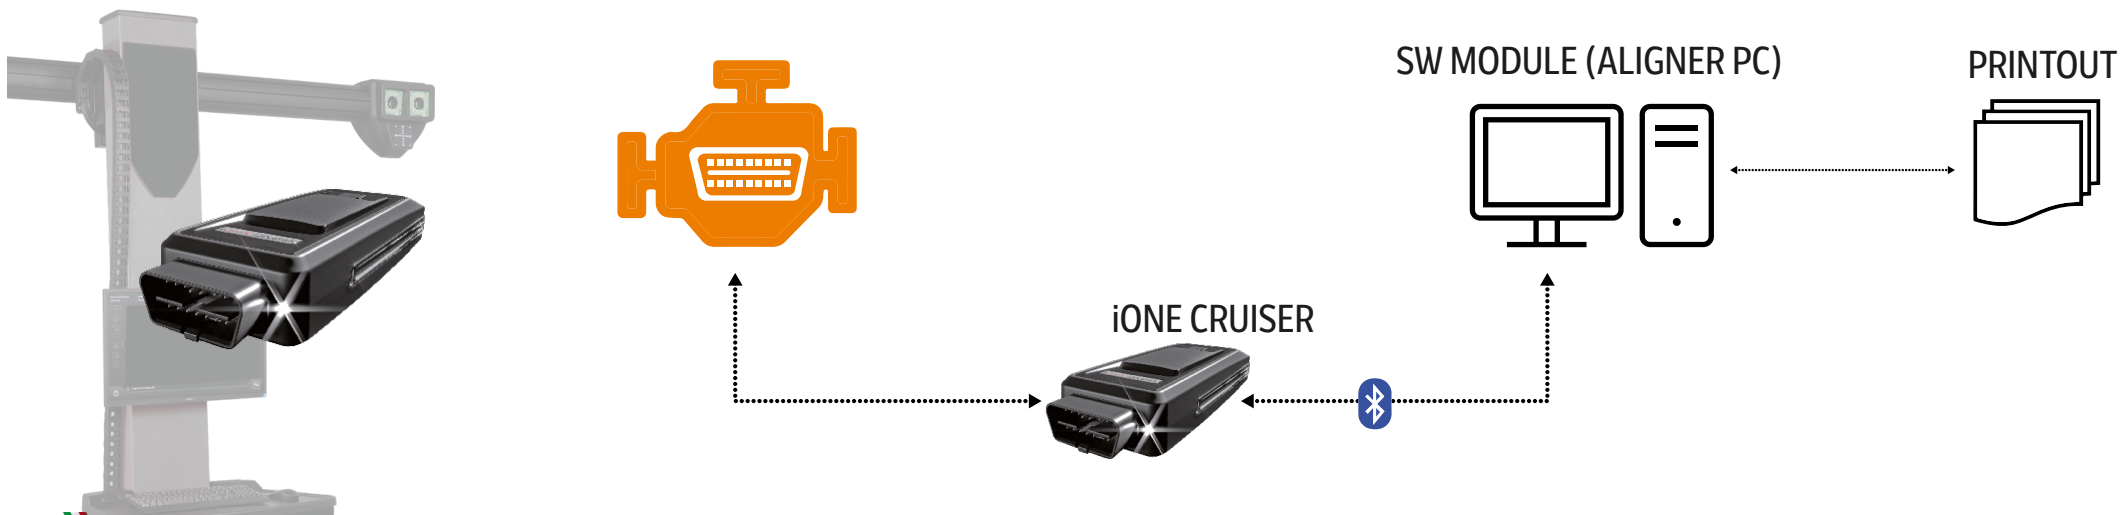

OPTIONAL ACCESSORIES iONE CRUISER

Image	Description	Code	
	STEERING WHEEL RESET FOR iONE CRUISER STEERING WHEEL RESET (SWR) LICENSE 12 months Steering Wheel Reset is a specific application, fully integrated with the wheel alignment software. Selecting the vehicle automatically loads the Steering Wheel Reset functions as needed, allowing an easy and fast steering wheel angle reset.	8-67500019	
	USB/Bluetooth Dongle Kit Required for use with the SWR license - Long-range USB/Bluetooth dongle with antenna - USB extension cable with mounting adhesive	8-67500020	

CONNECTIVITY