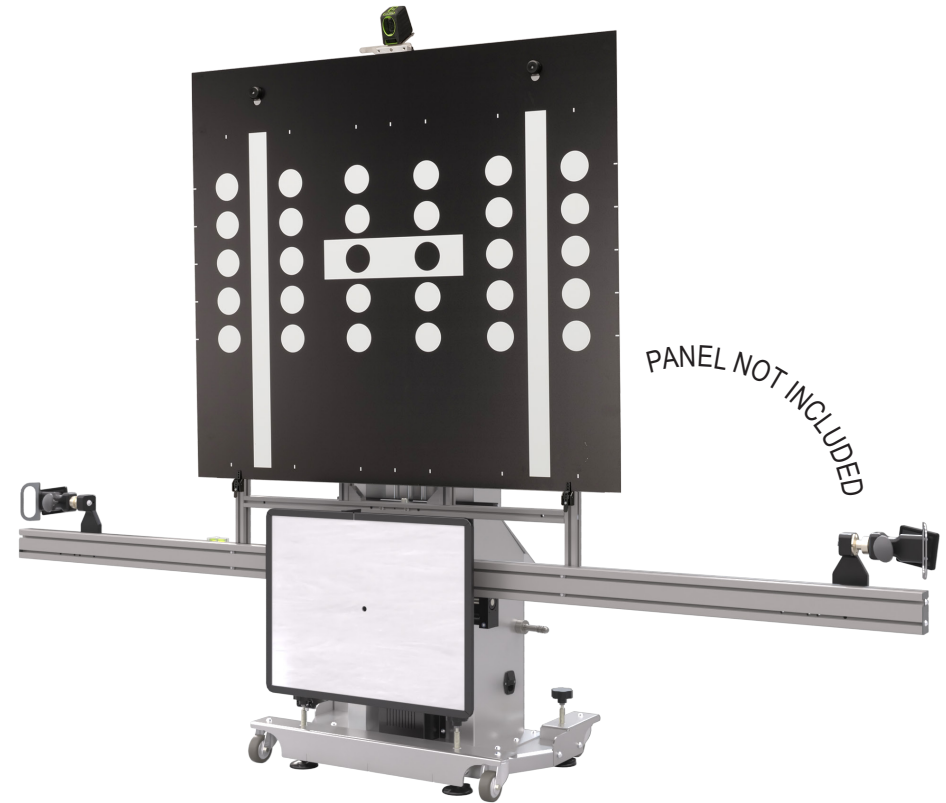

PROADAS TS-3D V1

Code	Electric supply	Description
0-62103901/00	110-230/1ph/50-60Hz	PROADAS TS-3D V1 The TS-3D V1 kit is designed for customers having a NEXION new generation camera wheel aligner and is composed by : PROADAS SCE 910, Radar panel, n. 2 BT laser pointers, Laser pointer support for bracket, Long radar bar kit, 3D target kit, data exchange kit wheel aligner - PROADAS.
8-62100012		Functionality license, 12 months subscription (compulsory)
8-62600017		Customization kit TS-3D V1 (compulsory)