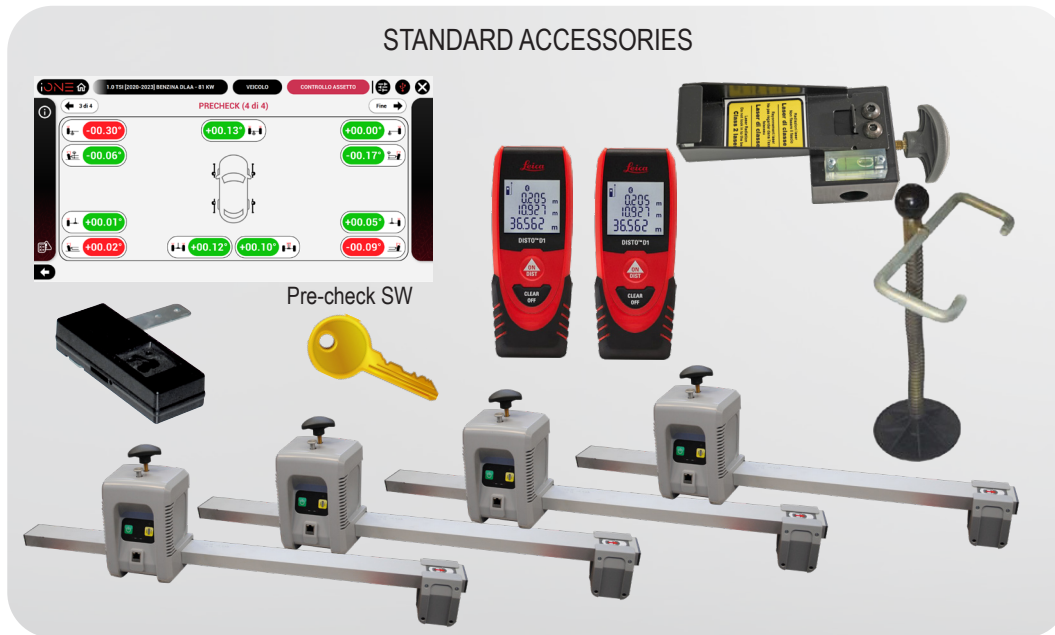

PROADAS TS-3D DIGITAL

Code	Electric supply	Description
0-62103501/00	110-230/1ph/50-60Hz	PROADAS TS-3D DIGITAL The TS-3D Digital kit is designed for customers having a NEXION new generation camera wheel aligner and is composed by : PROADAS SCE 910, Radar panel, n. 2 BT laser pointers, Laser pointer support for bracket, Long radar bar kit, 3D Target kit, 75" Monitor, Mini-PC for digital targets reproduction for the front camera, data exchange kit wheel aligner - PROADAS.
8-62100123		Functionality license PROADAS DIGITAL, 12 months subscription (compulsory)
8-62600013		Customization kit PROADAS TS-3D DIGITAL (compulsory)

PROADAS START DIGITAL

Code	Electric supply	Description	
0-62103601/00	110-230/1ph/50-60Hz	PROADAS START DIGITAL The START kit is composed by : PROADAS SCE 910, Radar panel,n, 2 laser pointers, START alignment kit, Long radar bar kit, 75" Monitor, Mini-PC for digital targets reproduction for the front camera. Two (2) brackets are needed (not included as standard).	
8-62100123		Functionality license PROADAS DIGITAL , 12 months subscription (compulsory)	
8-62600014		Customization kit PROADAS START DIGITAL (compulsory)	

PROADAS RS V1

Code	Electric supply	Description	
0-62103701/00	110/230V - 1Ph - 50/60Hz	PROADAS RS V1 The RS V1 kit is designed for customers not having a wheel aligner and is composed by: PROADAS SCE 910, Radar panel, Optical sensors adjustment kit, Laser pointer support for bracket, Steering lock, License for wheel alignment pre-check; Short bar kit. Four (4) brackets are needed, NOT INCLUDED AS STANDARD.	
8-62100012		Functionality license , 12 months subscription (compulsory)	
8-62600015		customization kit RS V1 (compulsory)	