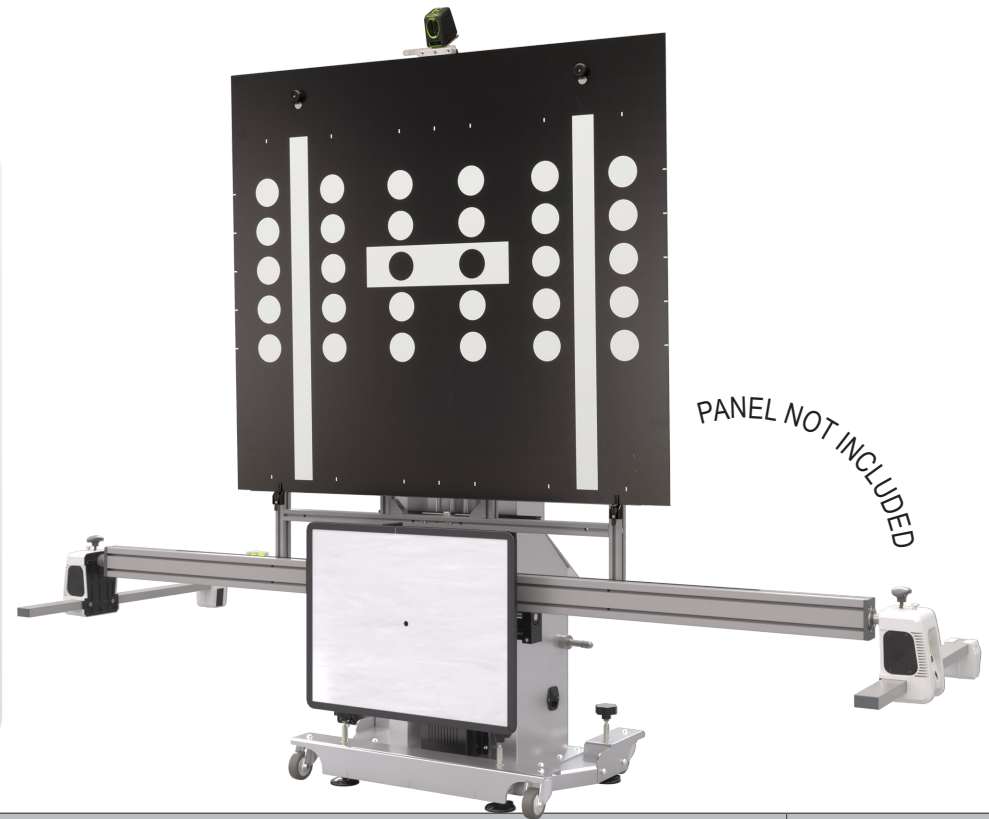

PROADAS TS-3D DIGITAL

Code	Electric supply	Description
0-62103501/00	110-230/1ph/50-60Hz	PROADAS TS-3D DIGITAL The TS-3D Digital kit is designed for customers having a NEXION new generation camera wheel aligner and is composed by : PROADAS SCE 910, Radar panel, n. 2 BT laser pointers, Laser pointer support for bracket, Long radar bar kit, 3D Target kit, 75" Monitor, Mini-PC for digital targets reproduction for the front camera, data exchange kit wheel aligner - PROADAS.
8-62100123		Functionality license PROADAS DIGITAL, 12 months subscription (compulsory)
8-62600013		Customization kit PROADAS TS-3D DIGITAL (compulsory)

PROADAS START DIGITAL

Code	Electric supply	Description	
0-62103601/00	110-230/1ph/50-60Hz	PROADAS START DIGITAL The START kit is composed by : PROADAS SCE 910, Radar panel,n, 2 laser pointers, START alignment kit, Long radar bar kit, 75" Monitor, Mini-PC for digital targets reproduction for the front camera. Two (2) brackets are needed (not included as standard).	
8-62100123		Functionality license PROADAS DIGITAL , 12 months subscription (compulsory)	
8-62600014		Customization kit PROADAS START DIGITAL (compulsory)	

PROADAS RS V1

Code	Electric supply	Description	
0-62103701/00	110/230V - 1Ph - 50/60Hz	PROADAS RS V1 The RS V1 kit is designed for customers not having a wheel aligner and is composed by: PROADAS SCE 910, Radar panel, Optical sensors adjustment kit, Laser pointer support for bracket, Steering lock, License for wheel alignment pre-check; Short bar kit. Four (4) brackets are needed, NOT INCLUDED AS STANDARD.	
8-62100012		Functionality license , 12 months subscription (compulsory)	
8-62600015		customization kit RS V1 (compulsory)	