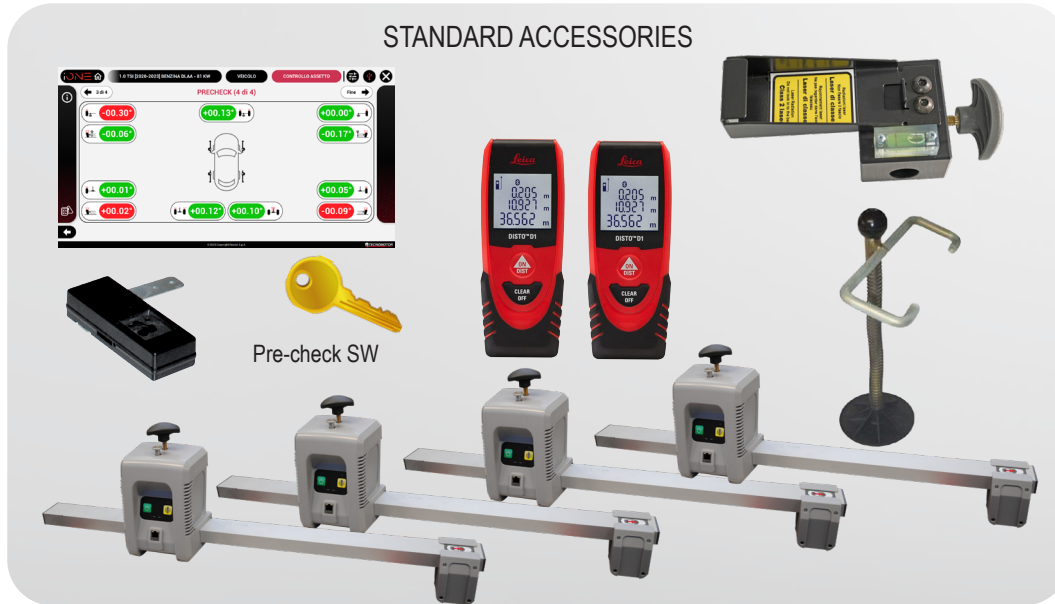

PROADAS RS DIGITAL

Code	Electric supply	Description	
0-62103301/00	110-230/1ph/50-60Hz	PROADAS RS DIGITAL The RS Digital kit is designed for customers not having a wheel aligner and is composed by: PROADAS SCE 910, Radar panel, Optical sensors adjustment kit, Kit HL v.2, n. 2 BT laser pointers, Laser pointer support for bracket, Steering lock, License for wheel alignment pre-check, Short bar kit with pins, 75" Monitor, Monitor cover, Mini-PC for digital targets reproduction for the front camera. Four (4) brackets are needed (not included as standard).	
8-62100123		Functionality license PROADAS DIGITAL , 12 months subscription (compulsory)	
8-62600011		Customization kit PROADAS RS DIGITAL (compulsory)	

PROADAS START DIGITAL

Code	Electric supply	Description	
0-62103601/00	110-230/1ph/50-60Hz	PROADAS START DIGITAL The START kit is composed by : PROADAS SCE 910, Radar panel,n, 2 laser pointers, START alignment kit, Long radar bar kit, 75" Monitor, Mini-PC for digital targets reproduction for the front camera. Two (2) brackets are needed (not included as standard).	
8-62100123		Functionality license PROADAS DIGITAL , 12 months subscription (compulsory)	
8-62600014		Customization kit PROADAS START DIGITAL (compulsory)	