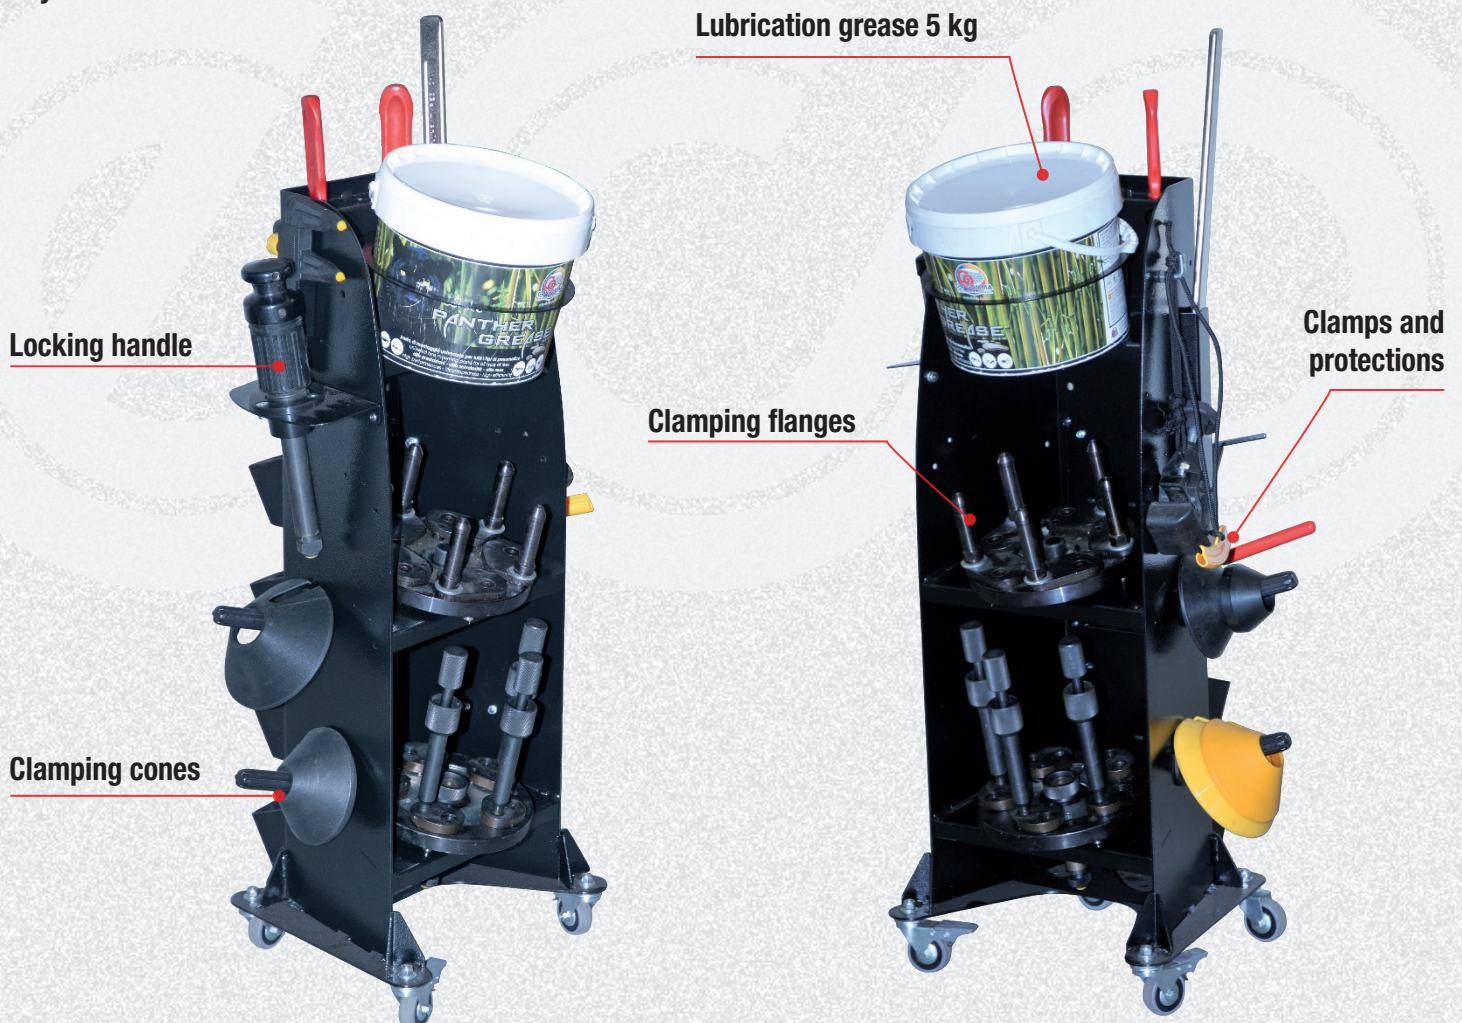

## OGGETTO: MAT - Mobile Accessories Trolley

We are proud to introduce our new mobile accessories trolley. You definitely need to use the appropriate accessories to best meet your everyday challenges. As there are so many accessories available, we thought of a very practical **TROLLEY** where you can store everything and have it handy at all times.

We are also aware that our customers have their own needs, that's why this new trolley was designed to be easily adapted as desired by any user.

Thanks to its versatility, you can easily assemble all various supports and holders on your own, as you prefer. Here are two different layouts.

### Layout A

Layout B

Lubrication grease  
5 kg

Locking handle

Clamping flanges

Pins for flanges

Protection cones

View details:

Every tool fits  
in its place

Useful storage  
compartments

Comfortable handle  
for easy movement

Swivel wheels  
with brakes

PART NUMBER	DESCRIZIONE
8-11100456	MOBILE ACCESSORIES TROLLEY FOR TIRE CHANGER