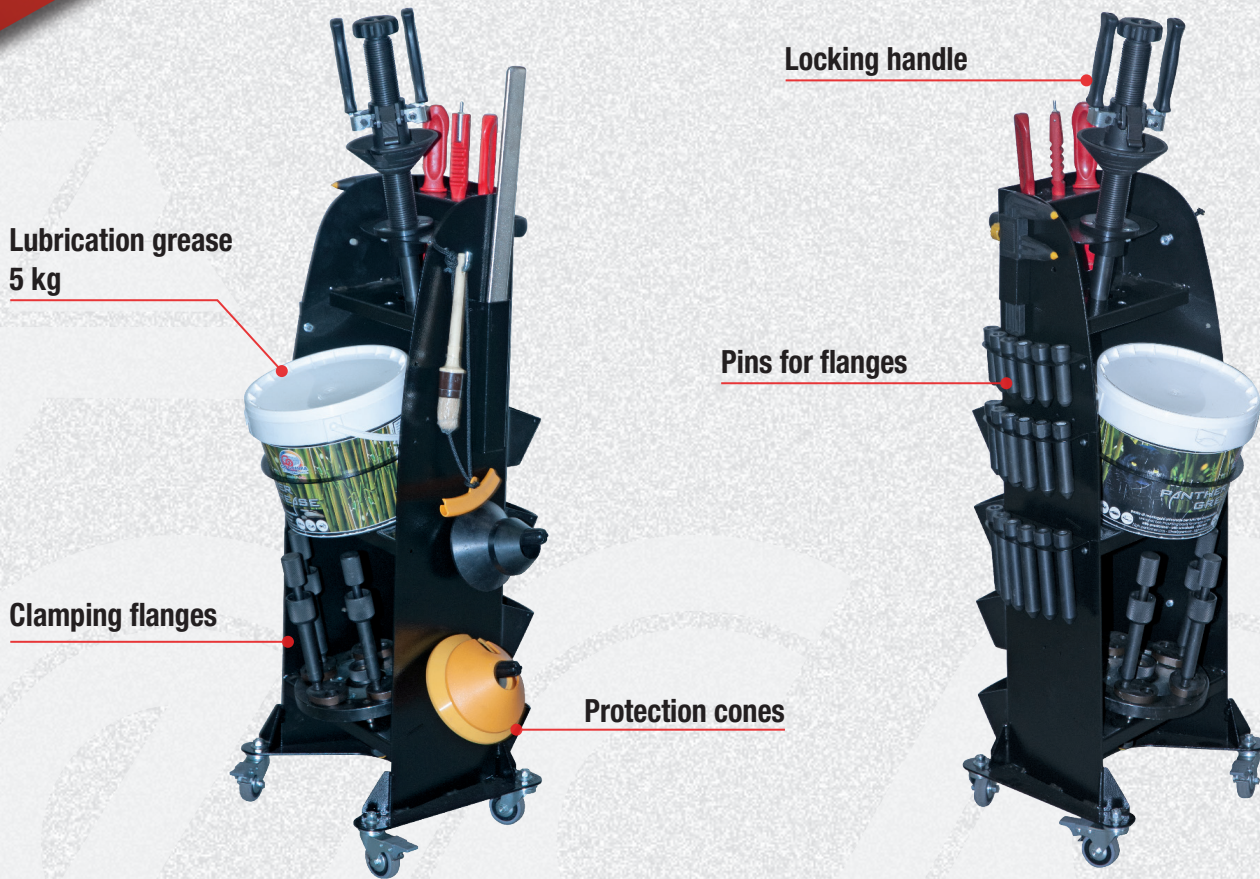

## OGGETTO: MAT - Mobile Accessories Trolley

We are proud to introduce our new mobile accessories trolley. You definitely need to use the appropriate accessories to best meet your everyday challenges. As there are so many accessories available, we thought of a very practical **TROLLEY** where you can store everything and have it handy at all times.

We are also aware that our customers have their own needs, that's why this new trolley was designed to be easily adapted as desired by any user.

Thanks to its versatility, you can easily assemble all various supports and holders on your own, as you prefer. Here are two different layouts.

### Layout A

Layout B

Lubrication grease  
5 kg

Locking handle

Clamping flanges

Pins for flanges

Protection cones

View details:

Every tool fits  
in its place

Useful storage  
compartments

Comfortable handle  
for easy movement

Swivel wheels  
with brakes

PART NUMBER	DESCRIZIONE
8-11100456	MOBILE ACCESSORIES TROLLEY FOR TIRE CHANGER